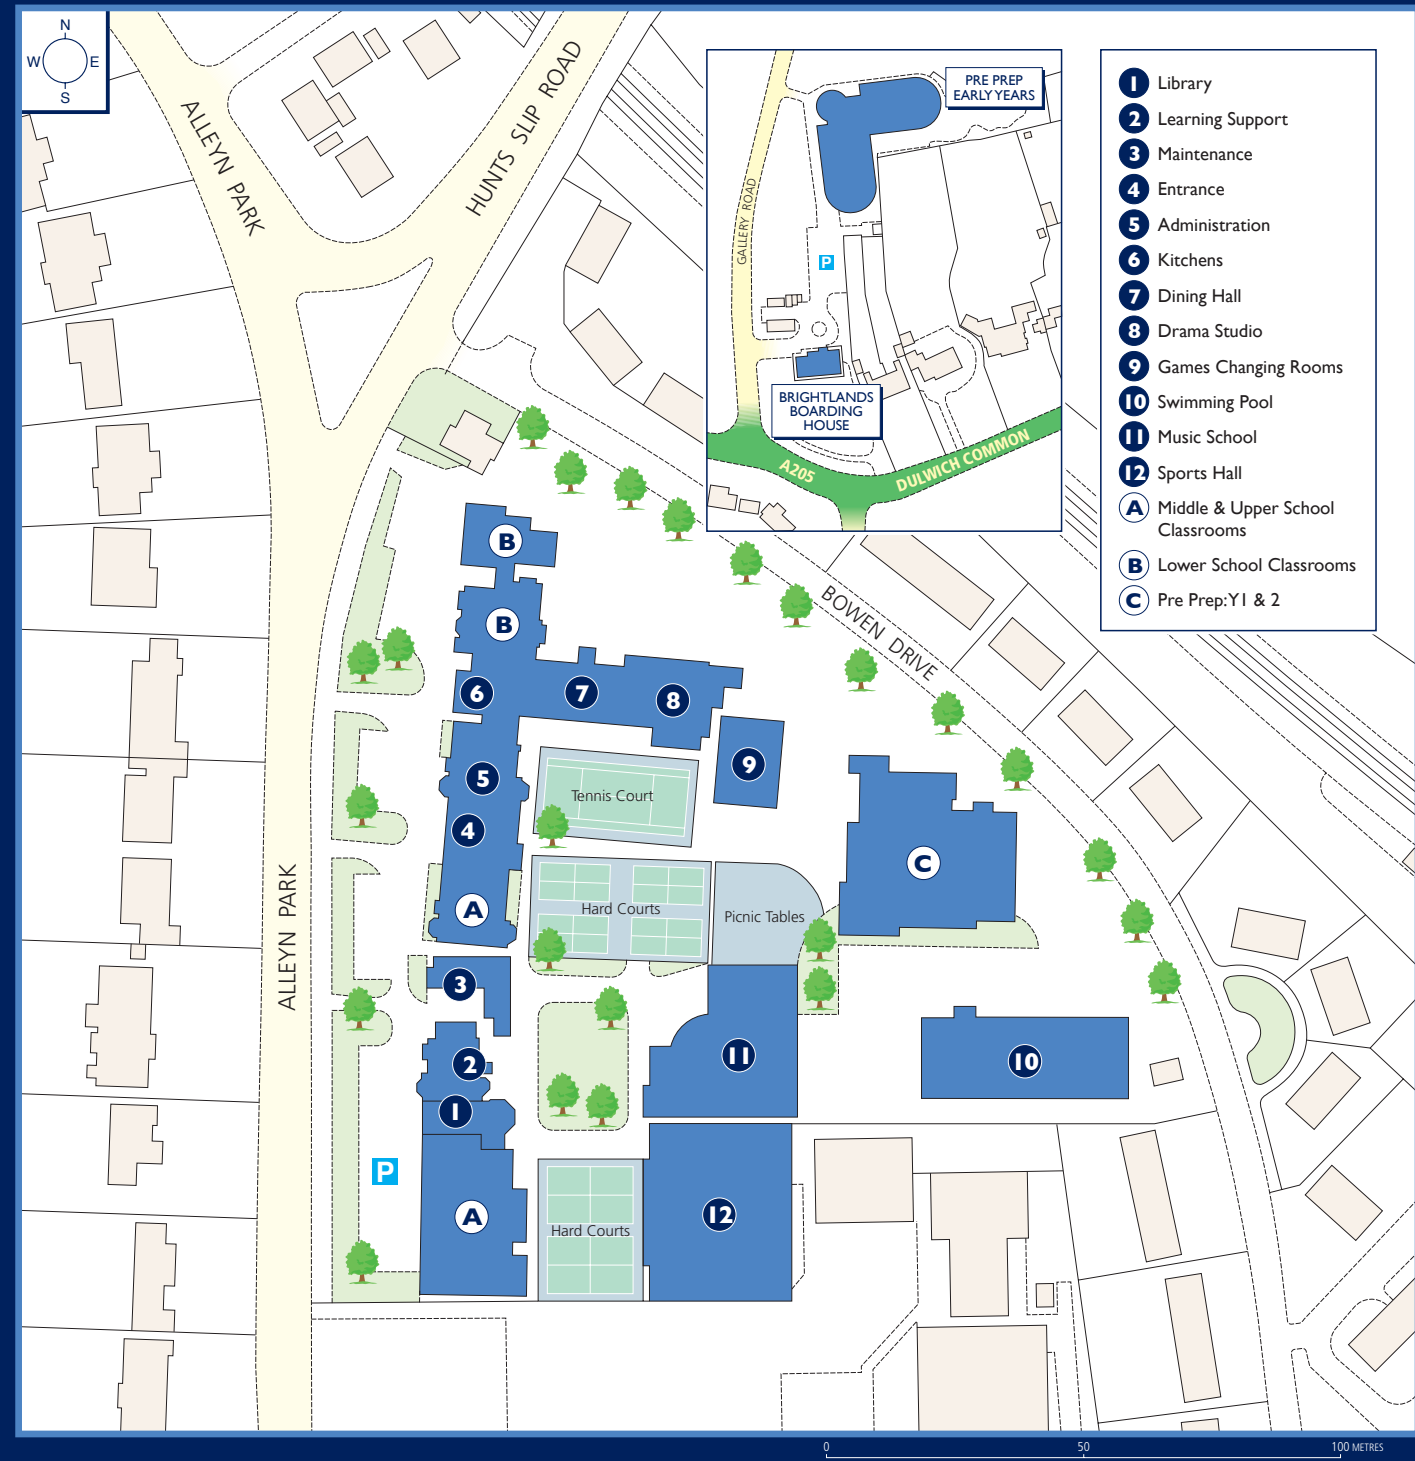

From south east London: Exit at Junction 2 (A2, London) or Junction 3/1 (A20, London) or Junction 4 (A21, London). Proceed to junction with South Circular A205. At South Circular, turn left and drive westwards towards Forest Hill and Dulwich until you reach Dulwich Common, passing Dulwich College playing fields (on left). At end of playing fields, turn left into Alleyn Park. Follow 'All routes' (below).

From M25 (south west): Exit at Junction 10 (A3, London) and proceed to junction with South Circular (A205) at Wandsworth. Drive eastwards until you come along Thurlow Park Road and West Dulwich Station (on right) and turn next right into Alleyn Park. Follow 'All routes' (below).

All routes: Under railway bridge, turn left - still Alleyn Park. Pass grass triangle at road junction on left. Dulwich Prep London is immediately afterwards, on your left. Parking is available on site.

Nearest Station: West Dulwich - served from Victoria. Follow map above for directions to School.

DULWICH PREP LONDON
Inspiring Excellence Since 1885

- 1 Library
- 2 Learning Support
- 3 Maintenance
- 4 Entrance
- 5 Administration
- 6 Kitchens
- 7 Dining Hall
- 8 Drama Studio
- 9 Games Changing Rooms
- 10 Swimming Pool
- 11 Music School
- 12 Sports Hall
- A Middle & Upper School Classrooms
- B Lower School Classrooms
- C Pre Prep: Y1 & 2